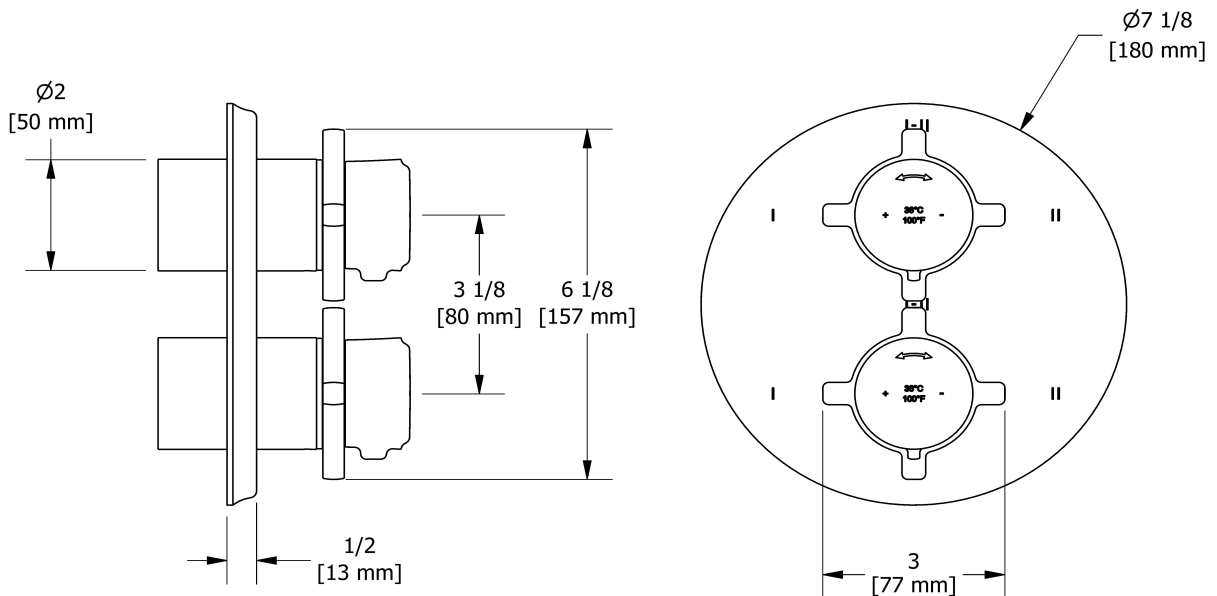

Specifications

Description

- Trim only

Available colors

- C : Chrome
- CBK : Chrome/Black
- BN : Brushed Nickel (PVD)
- BNBK : Brushed Nickel (PVD)/Black
- PN : Polished Nickel (PVD)
- PNBK : Polished Nickel (PVD)/Black

Certifications

- CSA B125.1
- ASME A112.18.1
- ASSE 1016

4-way Type T/P coaxial valve trim
TMMRD46+

UPC®

Sizes, models and finishes may differ from thoses presented.

Warranty

This Riobel Inc. product you have purchased carries a Limited Lifetime Warranty on the chrome, PVD finish, blacks and all working parts and is guaranteed from the initial purchase date against all manufacturing defects. All other finishes, including plastic components, are guaranteed for one year. All electric and/or electronic parts are covered by a 5-year limited warranty. The warranty offered on our products will be honored only if the installation is performed by a certified master plumber.